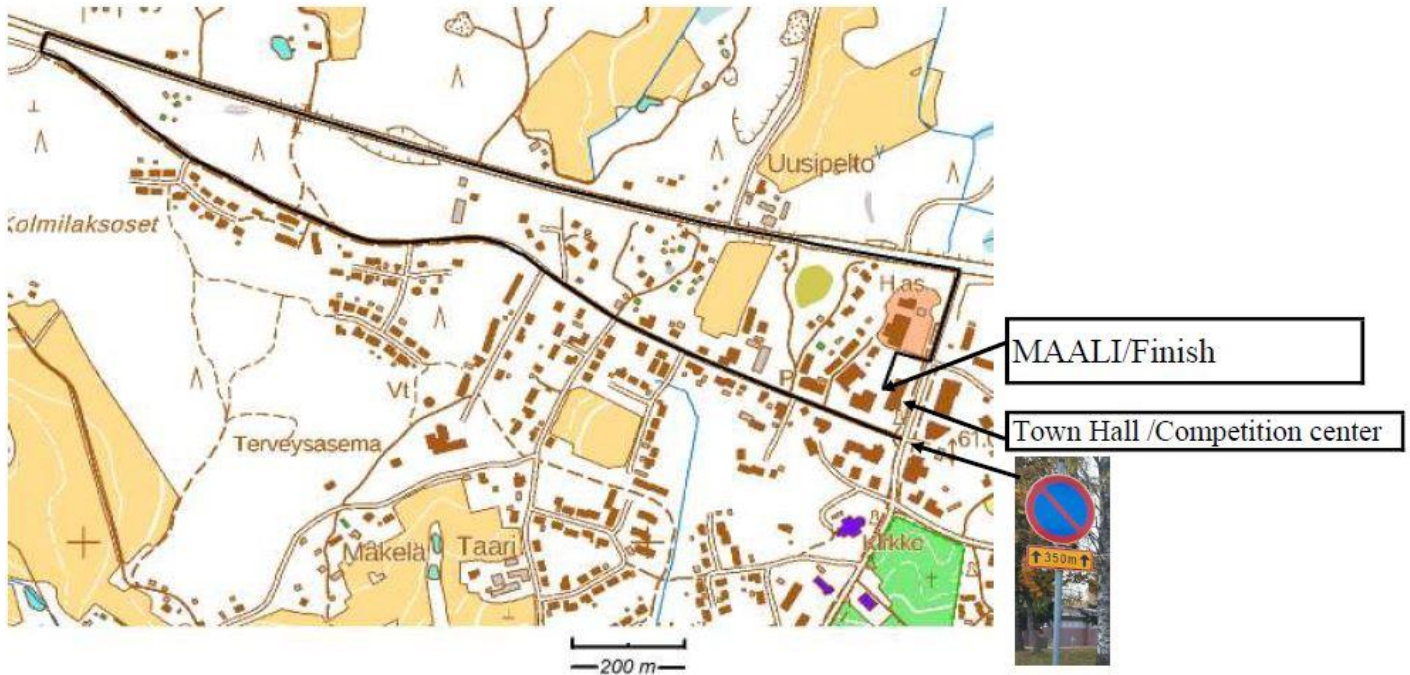

NEZ 15.10.2021

NEZ

Finnish event of North European Auto
Navigation Championship

Autosuunnistuksen Pohjois-Euroopan mestaruussarjan
Suomen osakilpailu

SCHEDULE AND GUIDE MAP FOR THE COMPETITIONS FRIDAY
15.10.2021

15:00	Competition Office	Competition center
16:30	Jury meeting	Competition center
16:30	Registration begins	Competition center (see map)
16:30	Scrutineering begins	Competition center (see map)
18:00	Drivers' meeting NEZ	Competition center (see map)
19:00	First NEZ starting time	Competition center (see map)
21:15	First NEZ finishing time	Competition center (see map)

MITTIS (Mittarin tarkistusmatka) on ajettava ennen kilpailua (ei ole reitillä)

Measure calibration distance must be run before the race (not on the route)

Mittarin tarkistusmatka Measure calibration distance 3697 m

JOUTSEN FINLAND OY